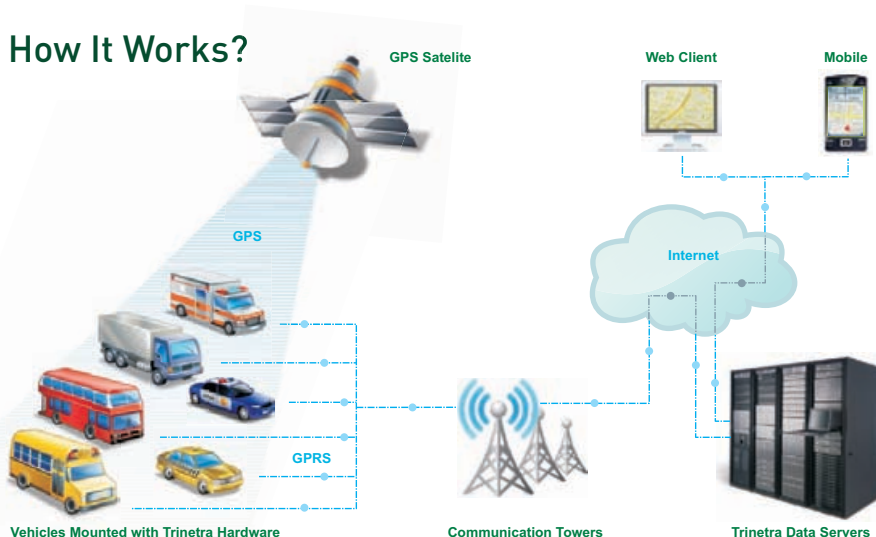

How It Works?

Trinetra Wireless is an innovative technology company with proven domain expertise, an advanced hardware design centre in Canada, a world-class embedded engineering and software development centre in India.

With local presence in 8+ global locations, we also work in partnership with channel partners and system integrators worldwide to provide quality solutions to our clients.

Web: www.trinetrawireless.com
Email: info@trinetrawireless.com
Toll Free: +1 888 353 1725 (for US, CA)

Trinetra Wireless Pvt Ltd

Canada Office (Design and R&D):
80, Strathaven Drive, Suite 29
Mississauga, Ontario L5R 3V9, Canada
Tel: +1 416 907 6798

India Office (Sales and Development):
#1247 (Old #1144), Trichy Road
Coimbatore - 641 045, India
Tel: +91 422 3192939, 2321307

Dubai Office:
PO Box 6488, Dubai, UAE
Tel: +971 50 1885785

UK Office:
Prospect House, Crendon Street High Wycombe
Buckinghamshire, HP13 6LA, United Kingdom
Tel: +44 845 2244 085, +44 20 7096 1480

USA Office:
305 Madison Avenue, Suite 449
New York, NY 10165, USA
Tel: +1 646 290 8609, +1 408 754 6222

Singapore Office:
417, Yishun Mall, Yishun Ave 11, #01-331
Singapore 760417
Tel: +65 9389 2999

Hong Kong Office:
302, Koon Fook Centre, 9, Knutsford Terrace
Tsim Sha Tsui, Hong Kong
Tel: +852 6506 1517

Australia Office:
108, Mernda Village Drive
Mernda, Melbourne, Victoria - 3754
Tel: +61 425 309 723

Chennai Office:
AL Block, #6 (Old #141/1), 2nd St
11th Main Road, Anna Nagar
Chennai - 600 040, India
Tel: +91 44 32945559 / 26225285